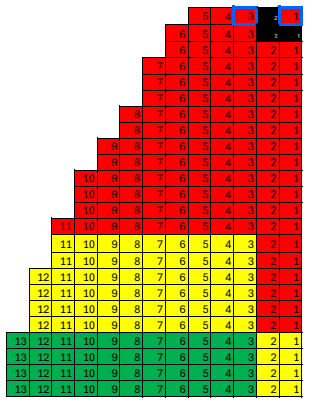

South Bend 25-26 Season Price Levels

 ADA
 Limited View

STAGE

LEFT ORCHESTRA

LEFT CENTER ORCHESTRA

CENTER ORCHESTRA

RIGHT CENTER ORCHESTRA

RIGHT ORCHESTRA

LOGE BOX A

LOGE BOX B

LOGE BOX C

LOGE BOX D

LEFT LOWER BOX

RIGHT LOWER BOX

LEFT UPPER BOX

BOX D