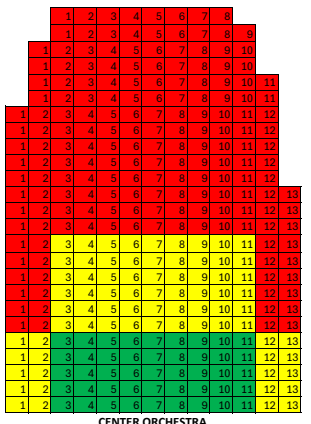

South Bend 25-26 Season Price Levels

 ADA
 Limited View

STAGE

LEFT ORCHESTRA

LEFT CENTER ORCHESTRA

CENTER ORCHESTRA

RIGHT CENTER ORCHESTRA

RIGHT ORCHESTRA

LOGE BOX A

LOGE BOX B

LOGE BOX C

LOGE BOX D

LEFT LOWER BOX

RIGHT LOWER BOX

LEFT UPPER BOX

BOX D

BOX G

RIGHT UPPER BOX

LEFT MEZZANINE

LEFT CENTER MEZZANINE

RIGHT CENTER MEZZANINE

RIGHT MEZZANINE

LEFT 1ST BALCONY

LEFT CENTER 1ST BALCONY