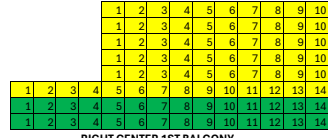

South Bend 25-26 Season Price Levels

 ADA
 Limited View

STAGE

LEFT ORCHESTRA

LEFT CENTER ORCHESTRA

CENTER ORCHESTRA

RIGHT CENTER ORCHESTRA

RIGHT ORCHESTRA

LOGE BOX A

LOGE BOX B

LOGE BOX C

LOGE BOX D

LEFT LOWER BOX

RIGHT LOWER BOX

LEFT UPPER BOX

BOX D

BOX G

RIGHT UPPER BOX

LEFT MEZZANINE

LEFT CENTER MEZZANINE

RIGHT CENTER MEZZANINE

RIGHT MEZZANINE

LEFT 1ST BALCONY

LEFT CENTER 1ST BALCONY

RIGHT CENTER 1ST BALCONY

RIGHT 1ST BALCONY

LEFT 2ND BALCONY

LEFT CENTER 2ND BALCONY

RIGHT CENTER 2ND BALCONY

RIGHT 2ND BALCONY