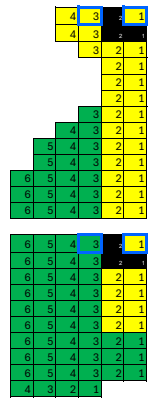

South Bend 25-26 Season Price Levels

 ADA
 Limited View

STAGE

LEFT ORCHESTRA

LEFT CENTER ORCHESTRA

CENTER ORCHESTRA

RIGHT CENTER ORCHESTRA

RIGHT ORCHESTRA

LOGE BOX A

LOGE BOX B

LOGE BOX C

LOGE BOX D

LEFT LOWER BOX

RIGHT LOWER BOX

LEFT UPPER BOX

BOX D

BOX G

RIGHT UPPER BOX

LEFT MEZZANINE

LEFT CENTER MEZZANINE

RIGHT CENTER MEZZANINE

RIGHT MEZZANINE

LEFT 1ST BALCONY

LEFT CENTER 1ST BALCONY

RIGHT CENTER 1ST BALCONY

RIGHT 1ST BALCONY

LEFT 2ND BALCONY

LEFT CENTER 2ND BALCONY

RIGHT CENTER 2ND BALCONY

RIGHT 2ND BALCONY