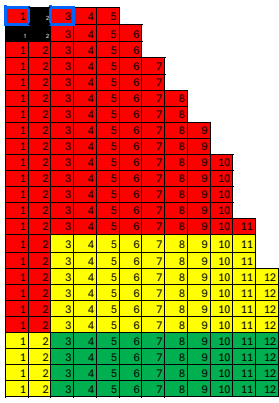

South Bend 25-26 Season Price Levels

 ADA
 Limited View

STAGE

LEFT ORCHESTRA

LEFT CENTER ORCHESTRA

CENTER ORCHESTRA

RIGHT CENTER ORCHESTRA

RIGHT ORCHESTRA

LOGE BOX A

LOGE BOX B

LOGE BOX C

LOGE BOX D

LEFT LOWER BOX

RIGHT LOWER BOX

LEFT UPPER BOX

BOX D

BOX G

RIGHT UPPER BOX

LEFT MEZZANINE

LEFT CENTER MEZZANINE

RIGHT CENTER MEZZANINE

RIGHT MEZZANINE

LEFT 1ST BALCONY

LEFT CENTER 1ST BALCONY

RIGHT CENTER 1ST BALCONY

RIGHT 1ST BALCONY

LEFT 2ND BALCONY

LEFT CENTER 2ND BALCONY

RIGHT CENTER 2ND BALCONY

RIGHT 2ND BALCONY