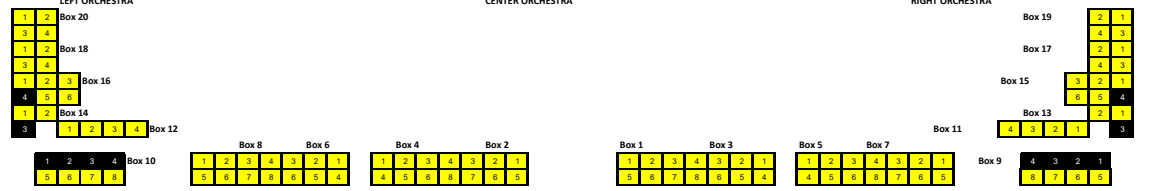

Kansas City Music Hall 26-27 Seat Map

STAGE

Seat Status	
Red	Donor Circle
Yellow	Gold Circle
Green	Emerald Circle
Blue	Sapphire Circle
Grey	Gallery
Black	Killed

ADA

Limited View

A
B
C
D
E
F
G
H
J
K
L
M
N
O
P
Q
R
S
T
U
V
W
X
Y
Z
AA
BB
CC
DD