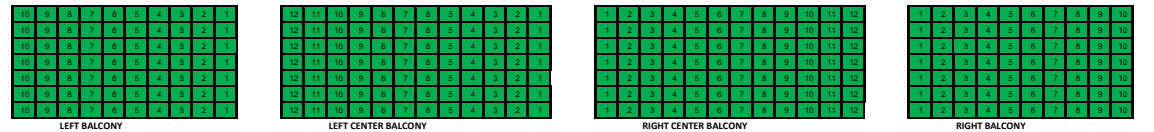

Kansas City Music Hall 26-27 Seat Map

STAGE

Seat Status	
Red	Donor Circle
Yellow	Gold Circle
Green	Emerald Circle
Blue	Sapphire Circle
Grey	Gallery
Black	Killed

ADA

Limited View

A
B
C
D
E
F
G
H
J
K
L
M
N
O
P
Q
R
S
T
U
V
W
X
Y
Z
AA
BB
CC
DD

A
B
C
D

A
B
C
D
E
F
G

H
J
K
L
M
N
O
P

Q
R
S
T
U
V
W
X
Y