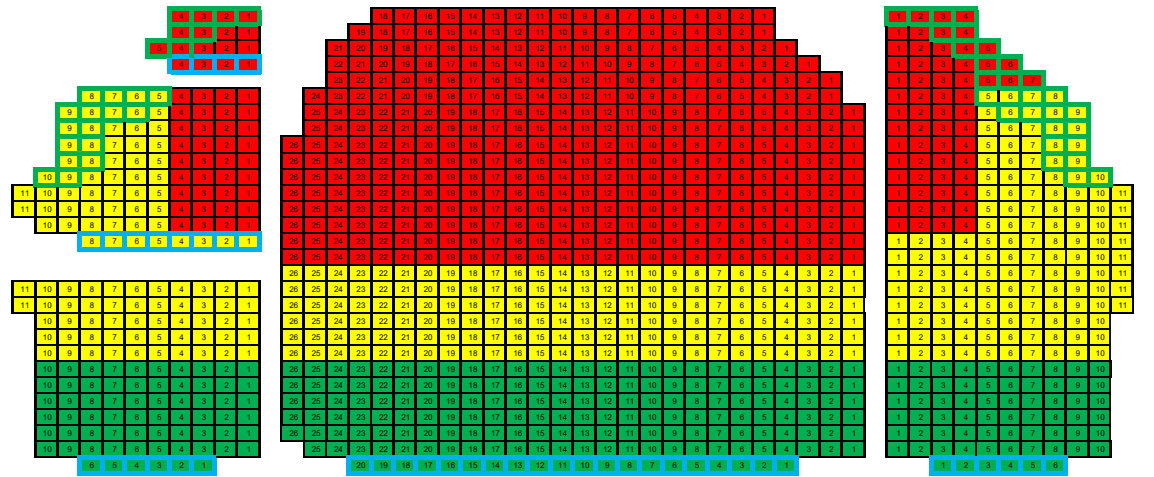

Kansas City Music Hall 26-27 Seat Map

STAGE

Seat Status	
Red	Donor Circle
Yellow	Gold Circle
Green	Emerald Circle
Blue	Sapphire Circle
Grey	Gallery
Black	Killed

ADA

Limited View

A
B
C
D
E
F
G
H
J
K
L
M
N
O
P
Q
R
S
T
U
V
W
X
Y
Z
AA
BB
CC
DD

A
B
C
D

A
B
C
D
E
F
G

H
J
K
L
M
N
O
P

Q
R
S
T
U
V
W
X
Y