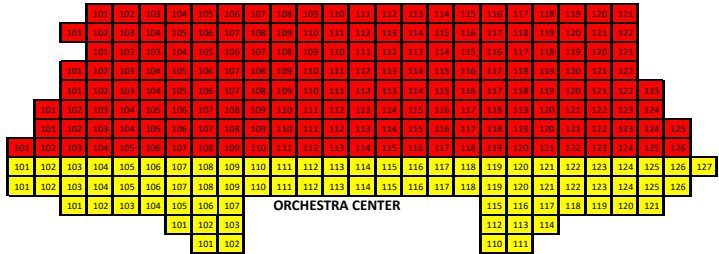

Kansas City 26-27 Kauffman Seat Map

STAGE

OPA
OPB
OPC
OPD
A
B
C
D

Seat Status	
■	Donor Circle
■	Gold Circle
■	Emerald Circle
■	Sapphire Circle
■	Gallery

 ADA
 Limited View

E
F
G
H
J
K
L
M
N
P
Q
R
S

ORCHESTRA LEFT

ORCHESTRA CENTER

ORCHESTRA RIGHT

AA
BB
CC
DD
EE
FF

PARTERRE LEFT

PARTERRE CENTER

PARTERRE RIGHT

A
B
C
D
E
F

MEZZANINE LEFT

MEZZANINE CENTER

MEZZANINE RIGHT

AAA
BBB
CCC
DDD
EEE
FFF
GGG

GRAND TIER LEFT

GRAND TIER CENTER

GRAND TIER RIGHT

AZ
BZ
CZ
DZ
EZ
FZ
GZ
HZ
JZ

BALCONY LEFT